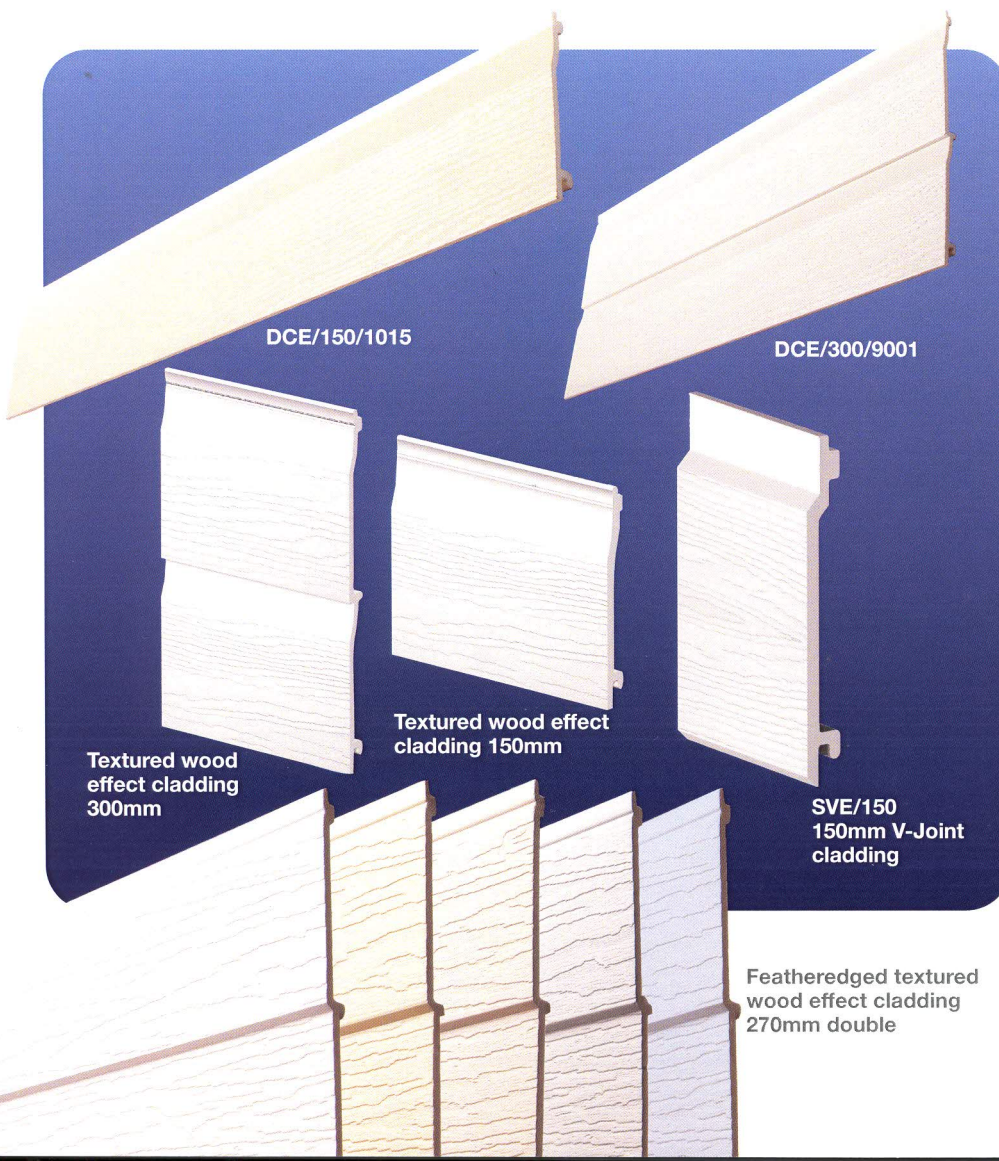

White and coloured options

Textured wood effect cladding 150mm

DCE/150/W		White
DCE/150/9001		Cream*
DCE/150/1015		Sand*

Textured wood effect cladding 300mm

DCE/300/W		White
DCE/300/9001		Cream*
DCE/300/1015		Sand*
DCE/300/7035		Light Grey*
DCE/300/X002		Light Blue*

Featheredged textured wood effect cladding 270mm double.

DFE/270/W		White
DFE/270/9001		Cream*
DFE/270/1015		Sand*
DFE/270/7035		Light Grey*
DFE/270/X002		Light Blue*

Textured V-Joint Cladding

SVE/150/W		White
SVE/150/9001		Cream*
SVE/150/1015		Sand*
SVE/150/7035		Light Grey*
SVE/150/X002		Light Blue*

*Covered under Kavex colour guarantee

- ✓ Provides an authentic textured wood effect.
- ✓ Rot proof
- ✓ Insulating capabilities
- ✓ Easy maintenance
- ✓ Complete range of product finishing trims and accessories
- ✓ Simple and rapid installation
- ✓ Low installation costs.