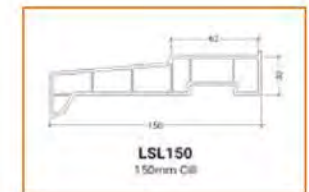

With side panels made to order, there is something for everyone to find the perfect fit for their home. The minimum size of side panel widths is 250mm as a minimum weld size.

Cills are available using our 150mm cill size only.