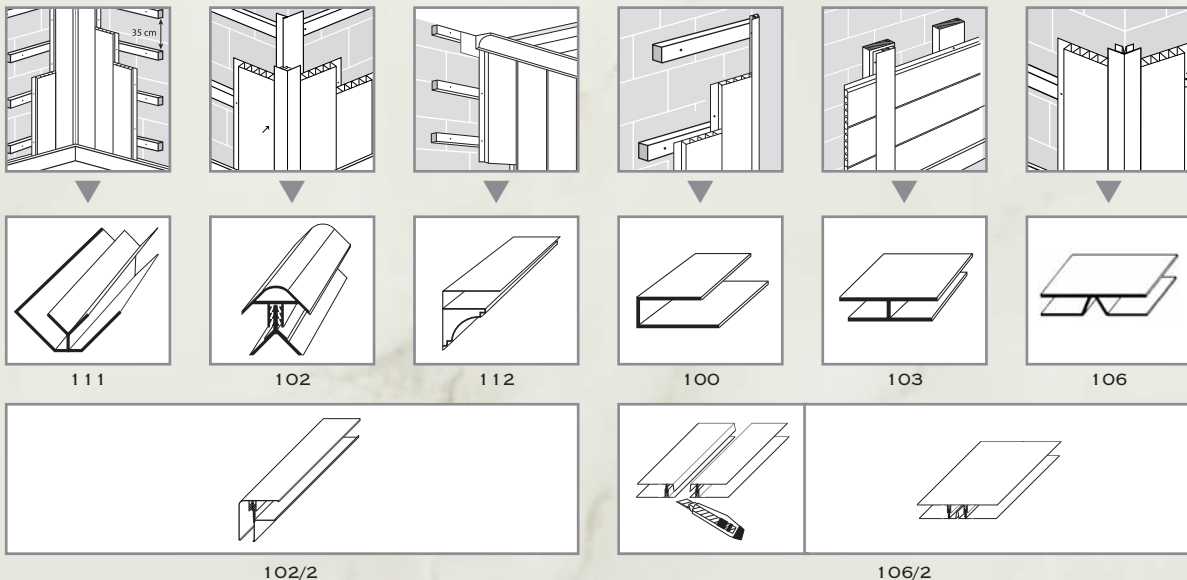

FINISHING TRIMS

		WHITE	CREAM	BLACK	SILVER	GOLD	BEIGE	BLUE	GREY	GREEN	ROSE	RED
	100 FINISHING TRIM	✓ 3.0 & 6.0 METRE	✓ 3.0 & 6.0 METRE		✓ 2.7 METRE	✓ 2.7 METRE						
	116 2-PART FINISHING TRIM	✓ 2.6 METRE	✓ 2.6 METRE	✓ 2.6 METRE	✓ 2.6 METRE	✓ 2.6 METRE						
	102/1 UNIVERSAL CORNER	✓ 3.0 METRE	✓ 3.0 METRE	✓ 2.7 METRE								
	111 INTERNAL ANGLE TRIM	✓ 3.0 METRE	✓ 3.0 METRE									
	102/2 MULTI-FUNC- TIONAL CORNER	✓ 2.6 METRE	✓ 2.6 METRE					✓ 2.6 METRE	✓ 2.6 METRE	✓ 2.6 METRE		
	106 FLEXI ANGLE	✓ 3.0 & 6.0 METRE										
	117 FLEXI ANGLE				✓ 2.6 METRE	✓ 2.6 METRE						
	103/1 'H' SECTION JOINT	✓ 3.0 & 6.0 METRE	✓ 3.0 & 6.0 METRE		✓ 2.7 METRE	✓ 2.7 METRE						
	103/2 'H' SECTION 2 PART				✓ 2.6 METRE	✓ 2.6 METRE						
	106/2 MULTI- FUNCTIONAL JOINT & FINISHING TRIM	✓ 2.6 METRE	✓ 2.6 METRE				✓ 2.6 METRE	✓ 2.6 METRE	✓ 2.6 METRE	✓ 2.6 METRE	✓ 2.6 METRE	
	112 WALL/CEIL- ING COVING	✓ 3.0 & 6.0 METRE	✓ 3.0 & 6.0 METRE		✓ 2.7 METRE							
	1120 INTERIOR ANGLE CORNER	✓	✓									
	1121 EXTERIOR ANGLE CORNER	✓	✓									

Actual designs may differ slightly from the drawings. Samples are available upon request.