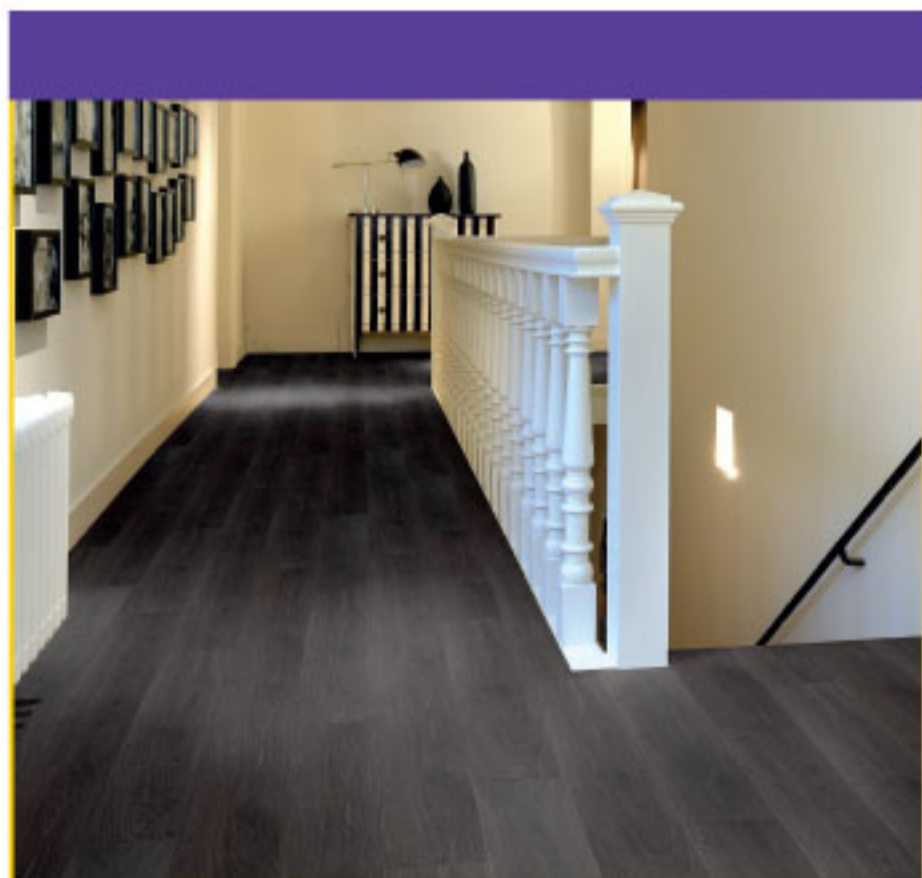

Style is timeless

Quieter – 30% more sound absorbing than traditional wood laminate

Utilises the patented Uniclic locking System – perfect waterproof joints

Beachhouse Oak

White Oak

Champagne Pine

Antique White