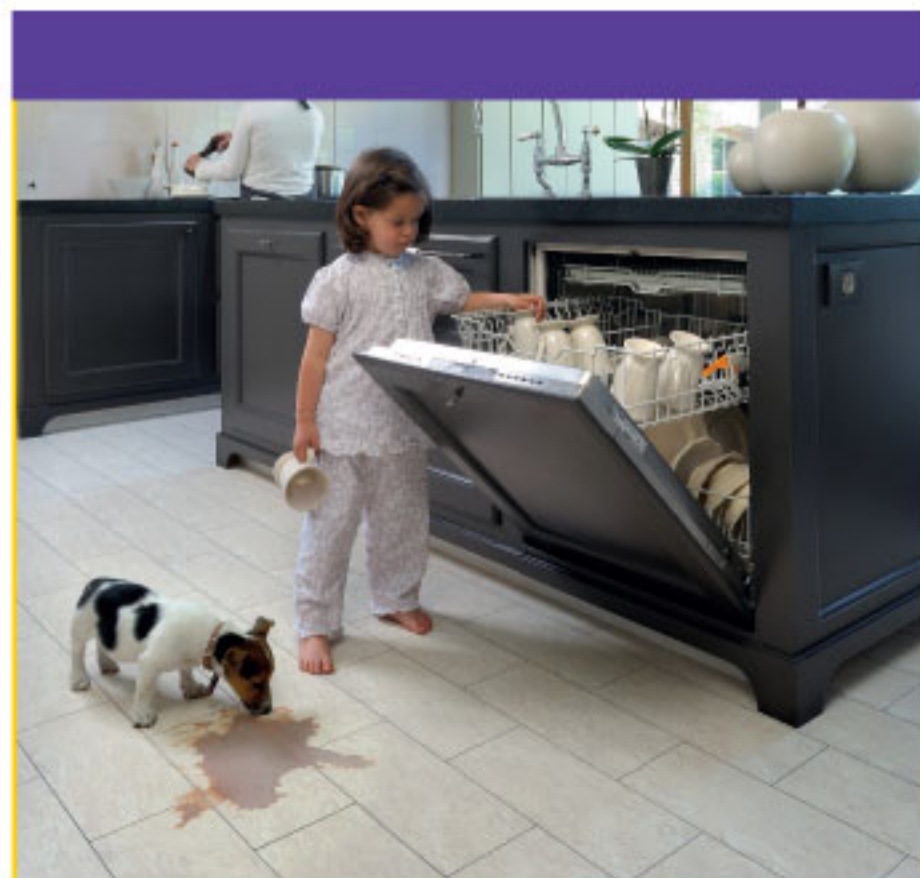

Style is timeless

Quieter – 30% more sound absorbing than traditional wood laminate

Utilises the patented Uniclic locking System – perfect waterproof joints

Beachhouse Oak

White Oak

Champagne Pine

Antique White