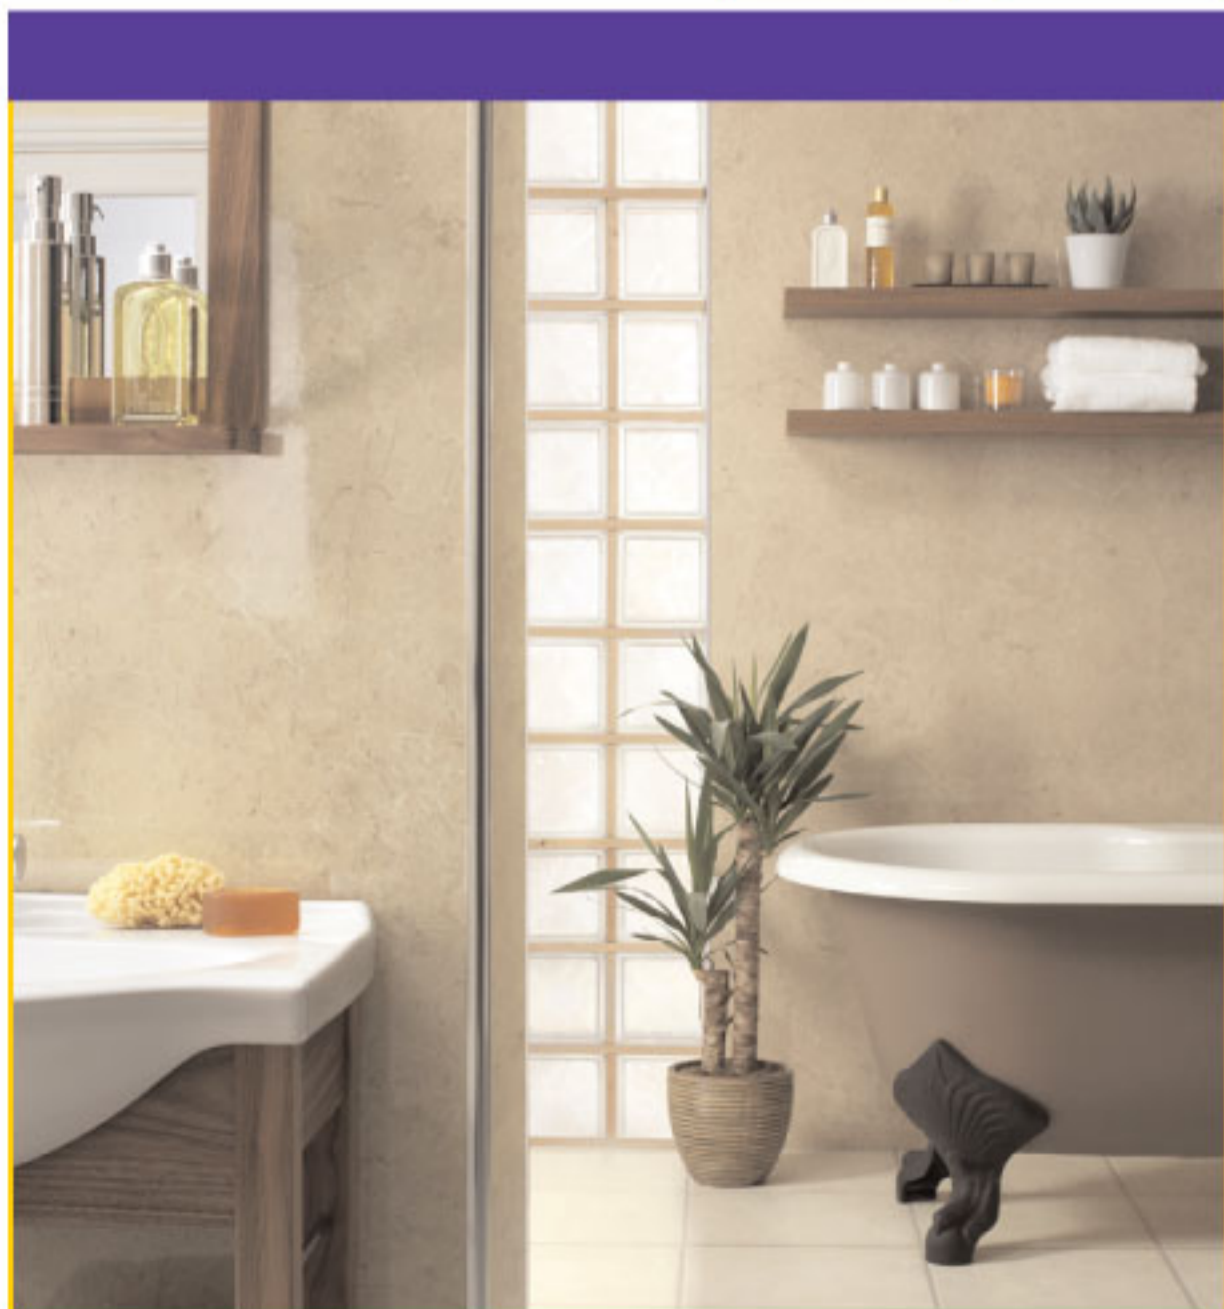

Travertine

Urban Gloss

White Galaxy

Linea White

Pearl White Gloss

Aqua Ice

Designed to suit your needs from classic marble designs to the very latest in contemporary finishes.

Full range of aluminium trims available in five colours.