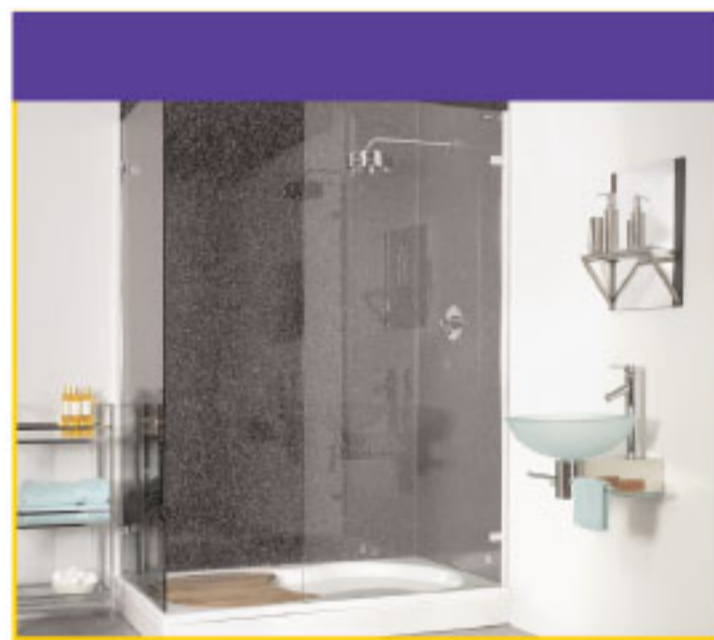

stylish & cost effective