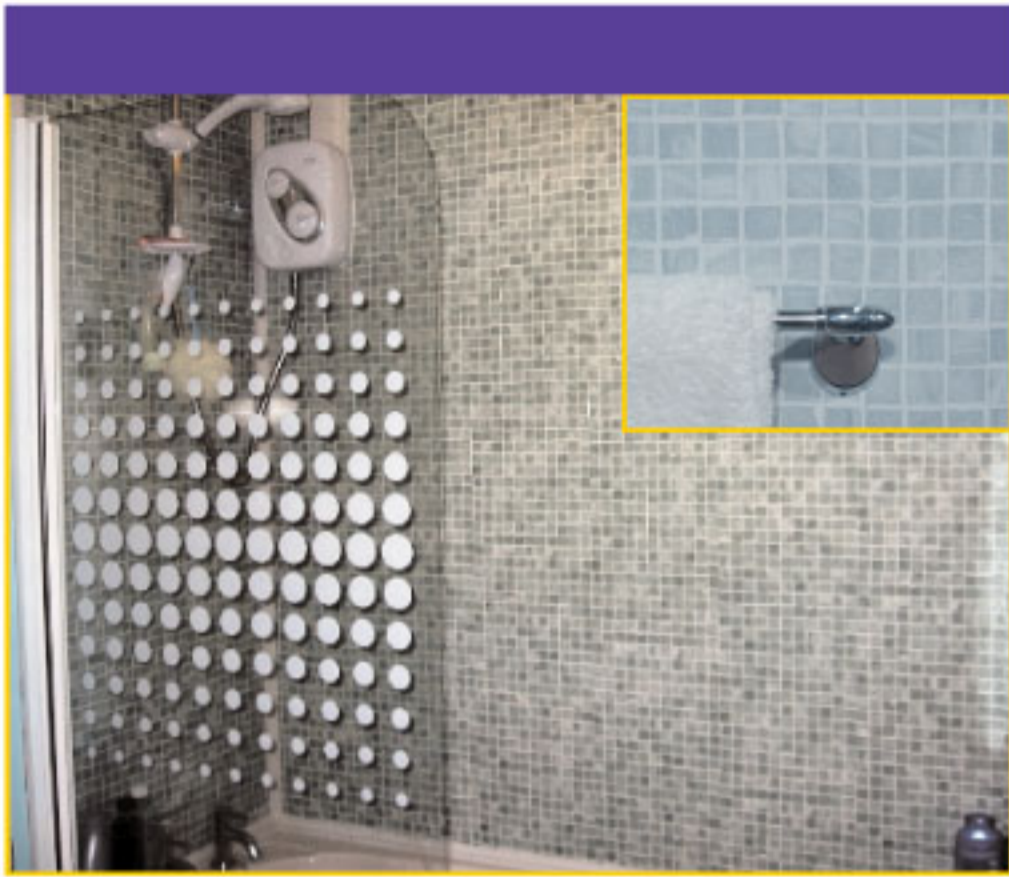

Wall Panelling Decorative PVC Cladding

Tongue and Groove seamless jointing

Over 60 designs available
(See our colour chart for full details)

Lengths from 2.6 to 6.0 metres

Fix to existing surfaces including tiles

Can be used inside a shower cubicle

Fix with adhesives or mechanically
(See installation instructions)

For beautiful wipe clean décor to suit all tastes and environments