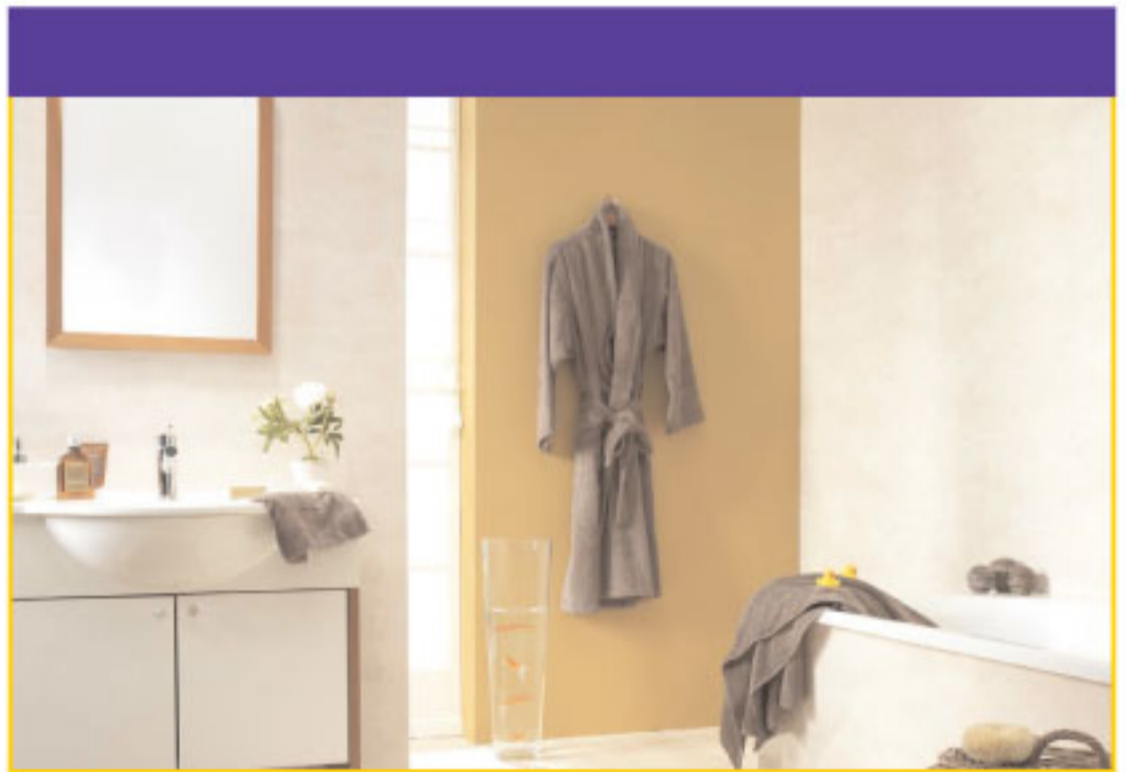

Give your imagination free rein