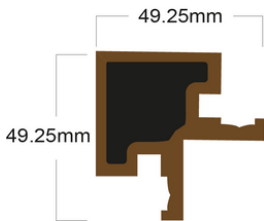

## 2.5m BOARD

LENGTH (MM)	WIDTH (MM)	DEPTH (MM)	MATERIAL	FINISH
2500mm	220mm	26mm	COMPOSITE	BRUSHED COMPOSITE

## SLATTED CLADDING TRIMS

CORNER TRIM

END TRIM

WINDOW/DOOR TRIM

LENGTH (MM)	WIDTH (MM)	DEPTH (MM)	LENGTH (MM)	WIDTH (MM)	DEPTH (MM)	LENGTH (MM)	WIDTH (MM)	DEPTH (MM)
2500mm	50mm	50mm	2500mm	50mm	50mm	2200mm	50mm	50mm

## CONNECTOR PIECE

LENGTH (MM)	WIDTH (MM)	DEPTH (MM)
-------------	------------	------------

2500mm 67mm 25mm

DOUBLE MALE ADAPTOR FOR USE IN CONJUNCTION WITH CORNER TRIMS