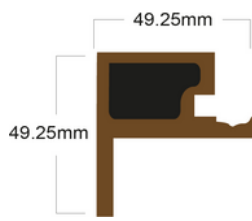

## 2.5m BOARD

LENGTH (MM)	WIDTH (MM)	DEPTH (MM)	MATERIAL	FINISH
2500mm	220mm	26mm	COMPOSITE	BRUSHED COMPOSITE

## SLATTED CLADDING TRIMS

CORNER TRIM

END TRIM

WINDOW/DOOR TRIM

LENGTH (MM)	WIDTH (MM)	DEPTH (MM)	LENGTH (MM)	WIDTH (MM)	DEPTH (MM)	LENGTH (MM)	WIDTH (MM)	DEPTH (MM)
2500mm	50mm	50mm	2500mm	50mm	50mm	2200mm	50mm	50mm

## CONNECTOR PIECE

LENGTH (MM)	WIDTH (MM)	DEPTH (MM)
-------------	------------	------------

2500mm 67mm 25mm

DOUBLE MALE ADAPTOR FOR USE IN CONJUNCTION WITH CORNER TRIMS