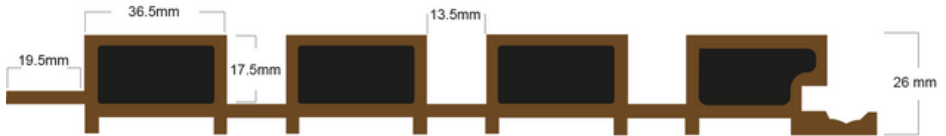

## 2.5m BOARD

LENGTH (MM)	WIDTH (MM)	DEPTH (MM)	MATERIAL	FINISH
2500mm	220mm	26mm	COMPOSITE	BRUSHED COMPOSITE

## SLATTED CLADDING TRIMS

CORNER TRIM

END TRIM

WINDOW/DOOR TRIM

LENGTH (MM)	WIDTH (MM)	DEPTH (MM)	LENGTH (MM)	WIDTH (MM)	DEPTH (MM)	LENGTH (MM)	WIDTH (MM)	DEPTH (MM)
2500mm	50mm	50mm	2500mm	50mm	50mm	2200mm	50mm	50mm

## CONNECTOR PIECE

LENGTH (MM)	WIDTH (MM)	DEPTH (MM)
-------------	------------	------------

2500mm 67mm 25mm

DOUBLE MALE ADAPTOR FOR USE IN CONJUNCTION WITH CORNER TRIMS