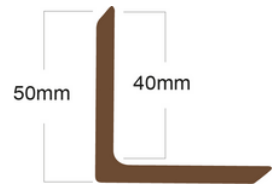

## 2.5m BOARD

LENGTH (MM)	WIDTH (MM)	DEPTH (MM)	MATERIAL	FINISH
2500mm	220mm	26mm	COMPOSITE	BRUSHED COMPOSITE

## SLATTED CLADDING TRIMS

CORNER TRIM

END TRIM

WINDOW/DOOR TRIM

LENGTH (MM)	WIDTH (MM)	DEPTH (MM)	LENGTH (MM)	WIDTH (MM)	DEPTH (MM)	LENGTH (MM)	WIDTH (MM)	DEPTH (MM)
2500mm	50mm	50mm	2500mm	50mm	50mm	2200mm	50mm	50mm

## CONNECTOR PIECE

LENGTH (MM)	WIDTH (MM)	DEPTH (MM)
-------------	------------	------------

2500mm 67mm 25mm

DOUBLE MALE ADAPTOR FOR USE IN CONJUNCTION WITH CORNER TRIMS